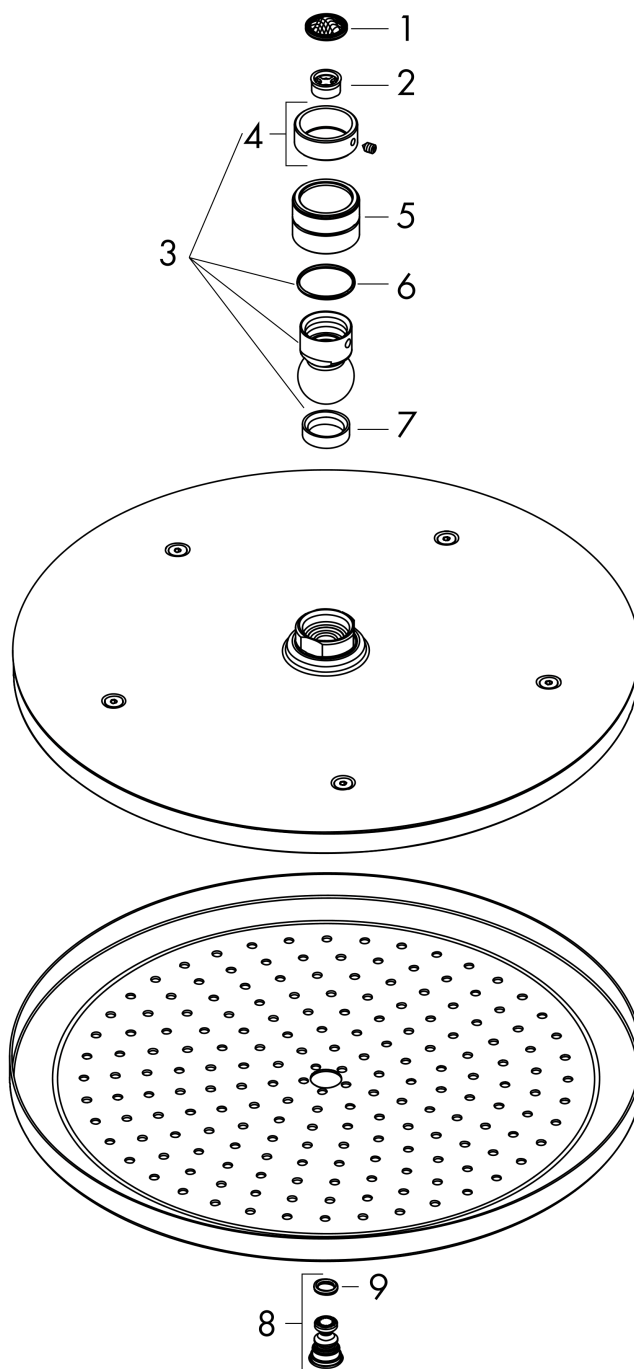

Croma

Overhead shower 280 1jet EcoSmart 9 l/min

Surfaces: **Brushed Black Chrome** Article Number: **26221340**

Description

product features

- shower head size: 280 mm
- spray type: RainAir
- ball-joint: overhead shower angle adjustable
- material spray disc: metal
- maximum flow rate at 3 bar: 8,5 l/min
- flow rate RainAir spray (at 3 bar): 8,5 l/min
- minimum flow pressure: 2 bar
- spray disc removable for cleaning
- installation: ceiling or wall
- connection thread G ½
- connection dimension: DN15
- suitable for continuous flow water heaters

Technology

Design awards

Product image

Scale drawing

Flowchart

The consumption was measured in combination with the appropriate fittings (thermostat/mixer/ in-wall valve) to reflect actual application in practice.

Croma
Overhead shower 280 1jet EcoSmart 9 l/min
 Surfaces: **Brushed Black Chrome** Article Number: **26221340**

Exploded Drawing

Year of production: >08/19

Croma**Overhead shower 280 1jet EcoSmart 9 l/min**Surfaces: **Brushed Black Chrome** Article Number: **26221340****Spare part list**

Year of production: >08/19

Pos.	Description	Article Number	Price	PU
1	filter packing	94246000	€ 3,21	1
2	flow limiter (9 l/min)	95659000	€ 8,45	1
3	ball joint	98941340	€ 53,90	1
4	lock washer	98942340	€ 27,50	1
5	nut	97958340	€ 7,90	1
6	lever collar	97536000	€ 5,24	1
7	seal	97606000	€ 5,24	1
8	air jet (Eco)	95795340	€ 42,36	1
9	O-ring 7x2	98419000	€ 3,21	1