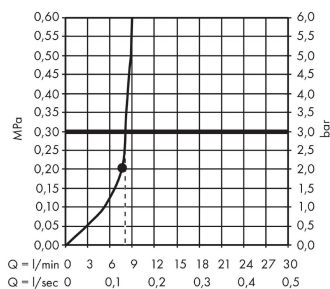

Croma

Overhead shower 280 1jet EcoSmart 9 l/min

Surfaces: **Brushed Black Chrome** Article Number: **26221340**

Description

product features

- shower head size: 280 mm
- spray type: RainAir
- ball-joint: overhead shower angle adjustable
- material spray disc: metal
- maximum flow rate at 3 bar: 8,5 l/min
- flow rate RainAir spray (at 3 bar): 8,5 l/min
- minimum flow pressure: 2 bar
- spray disc removable for cleaning
- installation: ceiling or wall
- connection thread G ½
- connection dimension: DN15
- suitable for continuous flow water heaters

Technology

Design awards

Product image

Scale drawing

Flowchart

The consumption was measured in combination with the appropriate fittings (thermostat/mixer/ in-wall valve) to reflect actual application in practice.

Croma
Overhead shower 280 1jet EcoSmart 9 l/min
 Surfaces: **Brushed Black Chrome** Article Number: **26221340**

Exploded Drawing

Year of production: >08/19

Croma**Overhead shower 280 1jet EcoSmart 9 l/min**Surfaces: **Brushed Black Chrome** Article Number: **26221340****Spare part list**