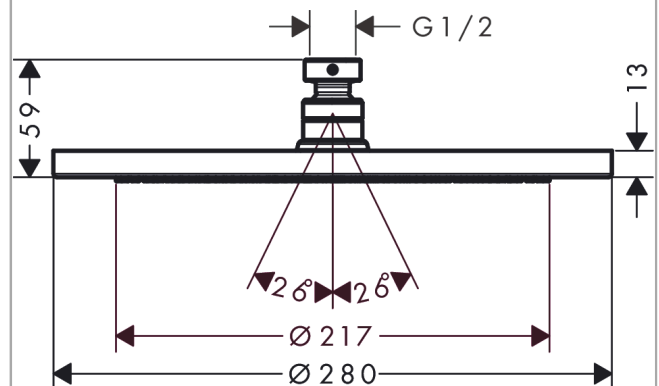

Croma

Overhead shower 280 1jet EcoSmart 9 l/min

Surfaces: **Brushed Black Chrome** Article Number: **26221340**

Description

product features

- shower head size: 280 mm
- spray type: RainAir
- ball-joint: overhead shower angle adjustable
- material spray disc: metal
- maximum flow rate at 3 bar: 8,5 l/min
- flow rate RainAir spray (at 3 bar): 8,5 l/min
- minimum flow pressure: 2 bar
- spray disc removable for cleaning
- installation: ceiling or wall
- connection thread G ½
- connection dimension: DN15
- suitable for continuous flow water heaters

Technology

Design awards

Product image

Scale drawing

Flowchart

The consumption was measured in combination with the appropriate fittings (thermostat/mixer/ in-wall valve) to reflect actual application in practice.

Croma
Overhead shower 280 1jet EcoSmart 9 l/min
 Surfaces: **Brushed Black Chrome** Article Number: **26221340**

Exploded Drawing

Year of production: >08/19

Croma**Overhead shower 280 1jet EcoSmart 9 l/min**Surfaces: **Brushed Black Chrome** Article Number: **26221340****Spare part list**

Year of production: >08/19

Pos.	Description	Article Number	Price	PU
1	filter packing	94246000	€ 3,21	1
2	flow limiter (9 l/min)	95659000	€ 8,45	1
3	ball joint	98941340	€ 53,90	1
4	lock washer	98942340	€ 27,50	1
5	nut	97958340	€ 7,90	1
6	lever collar	97536000	€ 5,24	1
7	seal	97606000	€ 5,24	1
8	air jet (Eco)	95795340	€ 42,36	1
9	O-ring 7x2	98419000	€ 3,21	1